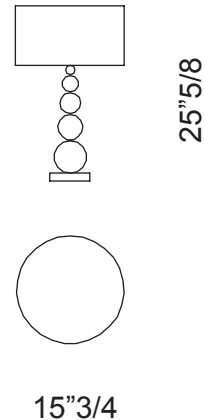

Next

Description

Table lamps with structure in brass shining chrome with crystal balls.

Lampshade in white or black, cannetè fabric.

Bulb small version: 1 - E 26 max 42 W

Bulb big version: 1 - E 26 max 70 W

Dimensions

Ø 15"3/4 x 25"5/8H

Finishes and materials

Structure in: Brass shining chrome with crystal balls.

Lampshade in: White or black, cannetè fabric.

(For more specifications, please refer to "Finishes & Materials")