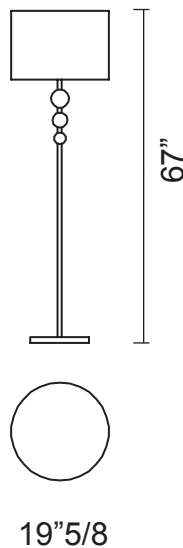

Next

Description

Floor lamp with structure in brass shining chrome with crystal balls.

Lampshade in white or black, cannetè fabric.

Bulb: 1 - E 26 max 70 W

Dimensions

Ø 19"5/8 x 67"H

Finishes and materials

Structure in: Brass shining chrome with crystal balls.

Lampshade in: White or black, cannetè fabric.

(For more specifications, please refer to "Finishes & Materials")