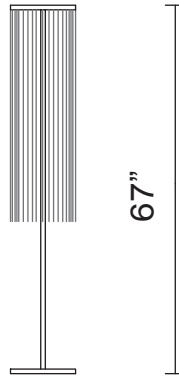

Allen

Description

Floor lamp with metal chrome structure.
Crystal pendants pb 30 %.
Bulb: 3 - G 9 max 40 W

Dimensions

Ø 11"7/8 x 67"H

Ø 11"7/8

Finishes and materials

Structure in: Metal chrome.
Pendants in: Crystal.