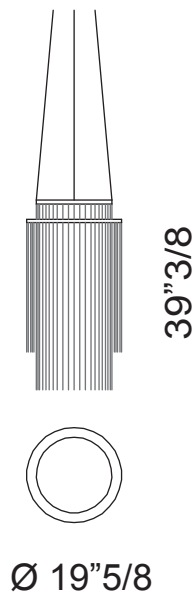

Allen

Description

Chandelier with metal chrome structure.
Crystal pendants pb 30 %.
Bulb: 6 - G 9 max 40 W

Dimensions

Ø 19"5/8 x 39"3/8"H

Finishes and materials

Structure in: Metal chrome.
Pendants in: Crystal.