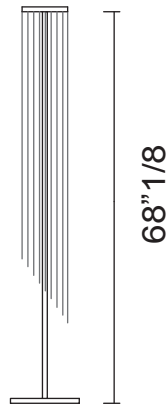

Now

Description

Floor lamp with metal chrome structure.
Crystal pendants pb 30 %.
Bulb: 6 - G 9 max 28 W

Dimensions

Ø 7"7/8 x 68"1/8H

Ø 7"7/8

Finishes and materials

Structure in: Metal chrome.
Pendants in: Crystal.

(For more specifications, please refer to "Finishes & Materials")