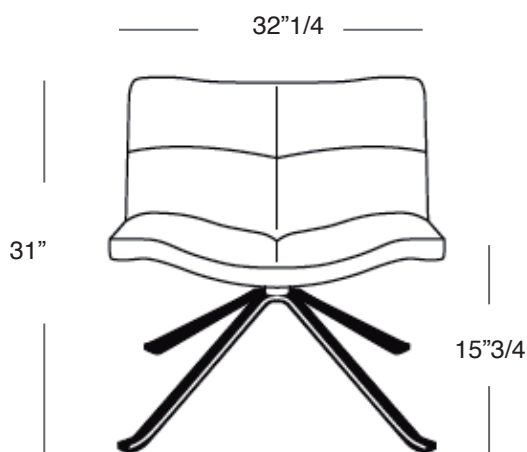

Wave Soft

Design: Peter Maly

Description

Lounge in injected flame retardant foam over a steel frame. Base in chrome, 360° swivel version with auto return mechanism.

Base in polished, matt chrome or matt black lacquered steel.

Dimensions

32"1/4W x 29"1/8D x 31"H - **Seat Height: 15"3/4**

*Depth: 29"1/8

Base Finish

F040
chrome steel

F047
matt chromed steel

Matt Black Steel

Finishes and materials