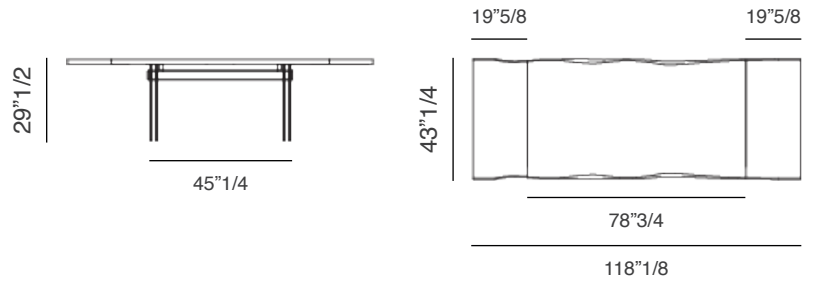

Ikon Drive

Design: Philip Jackson

Description

Extendable table with 5/8" extra clear tempered glass base and graphite beam. Top and extensions in Canaletto walnut, burned oak or natural oak with irregular solid wood edges. Available also with Canaletto walnut, burned oak or natural oak beam.

Finishes and materials

Base: 5/8" extra clear tempered glass.

Beam: Graphite (OP69), Canaletto walnut (NC), burned oak (RB) or natural oak (RN).

Top: Canaletto walnut (NC), burned oak (RB) or natural oak (RN), with irregular solid wood edges.

(For more specifications, please refer to "Finishes & Materials")

Ikon Drive Extendable Table 1:
78"3/4W x 43"1/4D x 29"1/2H
Extends to 118"1/8

Ikon Drive Extendable Table 2:
94"1/2W x 47"1/4D x 29"1/2H
Extends to 133"7/8