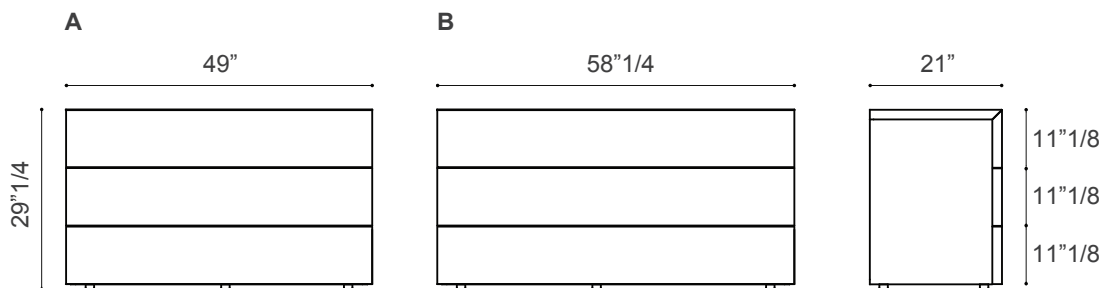

Elle

Design: Pierangelo Sciuto

Description

Dresser with wood particle board structure and fronts, available in matt or gloss lacquer, Color Wood or wood veneered. Distinguished by a 45° joint that connects the 1”5/8 thick top and fronts which protrude beyond the side panel. Opening with lateral grip. Made in Italy.

Finishes and materials

Structure: Matt lacquer / Gloss lacquer / Color wood / Wood.

(For more specifications, please refer to “Finishes & Materials”)

Elle

Dimensions

With 3 drawers:

A) 49"W x 21"D x 29"1/4H

B) 58"1/4W x 21"D x 29"1/4H

With 5 drawers:

35"1/8W x 21"D x 43"H

With 3 drawers

With 5 drawers

The dresser with 5 drawers is equipped with a bracket anti-overturning for wall fixing.