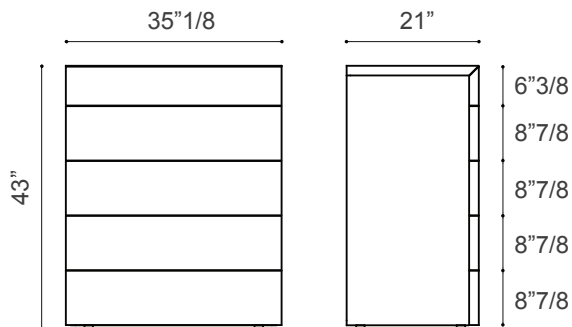

Finishes and materials

Structure: Matt lacquer / Gloss lacquer / Color wood / Wood.

(For more specifications, please refer to “Finishes & Materials”)

Elle

Dimensions

With 3 drawers:

A) 49"W x 21"D x 29"1/4H

B) 58"1/4W x 21"D x 29"1/4H

With 5 drawers:

35"1/8W x 21"D x 43"H

With 3 drawers

With 5 drawers

The dresser with 5 drawers is equipped with a bracket anti-overturning for wall fixing.