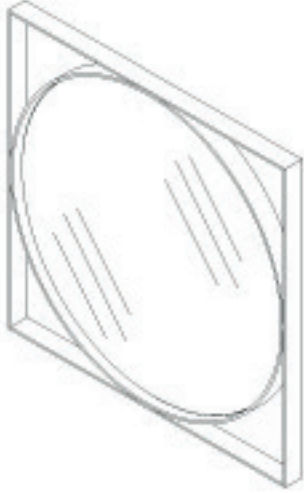

Visual Geometric

Design: Lievore Altherr Molina

Description

The Visual Geometric is a square mirror with a lacquered metal frame, mocha or burnished brass finish. Mirror available in different shades.

Finishes and materials

Frame: Aluminum; embossed mocha or burnished metal.

Mirror: Extra light, smoked, bronzed, rose or gold shade.

(For more specifications, please refer to "Finishes & Materials")

Visual Geometric Mirror: 31"1/2W x 2"D x 31"1/2H