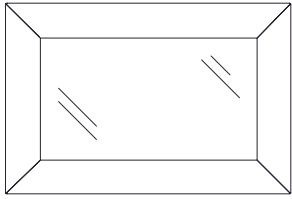

Denver Up

Design: Guido Porcellato

Description

The Denver Up is a floor or horizontal mirror with an aluminum structure, with edge-to-edge mirror surfaces or with a lacquered or frosted frame. Standard LED lighting.

5"1/8

5"1/8

Denver Up Square Mirror: 35"3/8W x 2"3/4D x 35"3/8H

Denver Up Rectangular Mirror 1: 63"W x 2"3/4D x 25"5/8H

Denver Up Rectangular Mirror 2: 86"5/8W x 2"3/4D x 35"3/8H