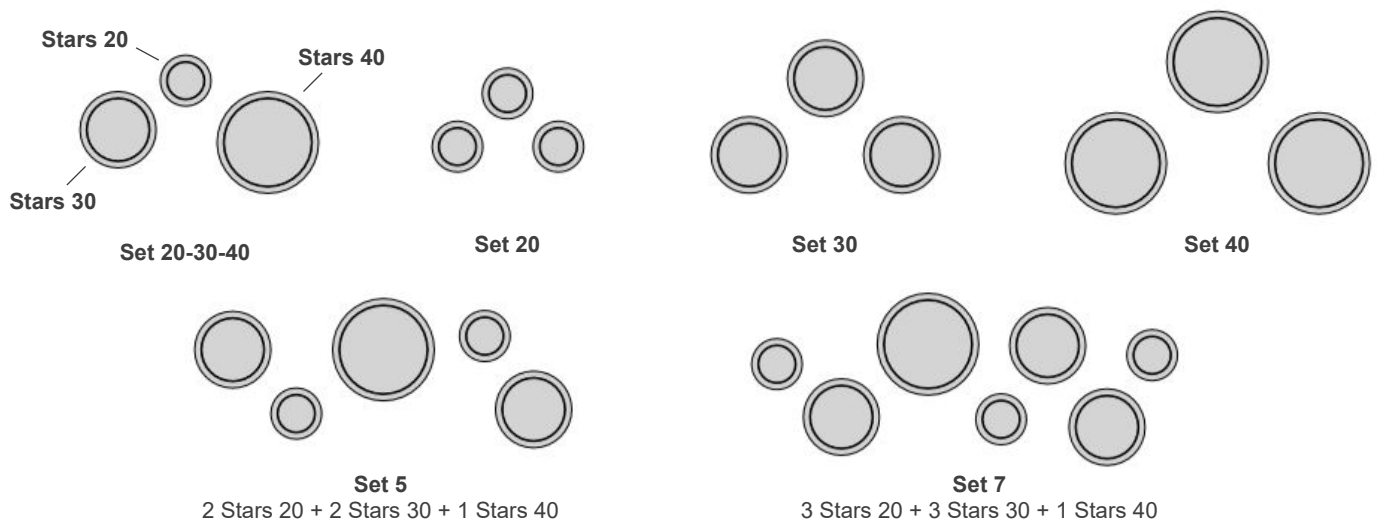

### Description

Round mirrors with frame in ash and metal hooks for clothes.  
Configuration of 3 units.

### Dimensions

Stars 20:  $\text{Ø}7\frac{7}{8} \times 3\frac{1}{2}$ D

Stars 30:  $\text{Ø}11\frac{7}{8} \times 3\frac{1}{2}$ D

Stars 40:  $\text{Ø}15\frac{3}{4} \times 3\frac{1}{2}$ D