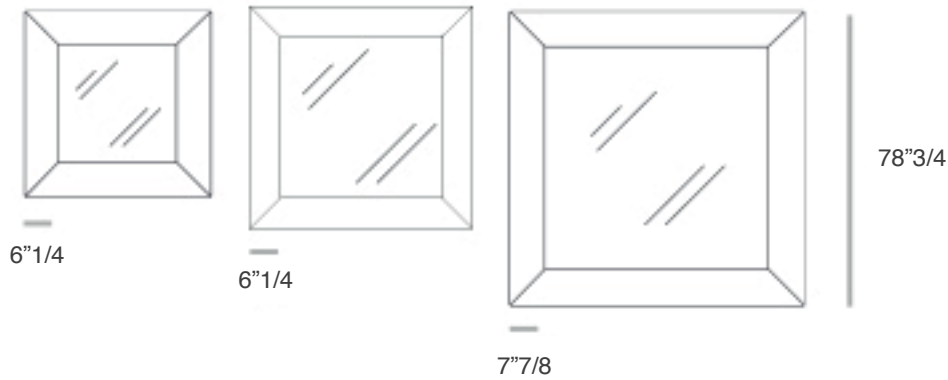

## *Description*

The Denver are a range of floor or hanging mirrors available in horizontal and vertical versions with an aluminum structure, with edge-to-edge mirror surfaces or with a lacquered or frosted frame. The bold dimensions of these mirrors personalize and expand the space at the same time. Available also with LED lighting on the back.

Denver Square Mirror 1: 35"3/8W x 2"3/4D x 35"3/8H

Denver Square Mirror 2: 47"1/4W x 2"3/4D x 47"1/4H

Denver Square Mirror 3: 78"3/4W x 2"3/4D x 78"3/4H

Denver Rectangular Mirror 1: 35"3/8W x 2"3/4D x 47"1/4H

Denver Rectangular Mirror 2: 25"5/8W x 2"3/4D x 63"H

Denver Rectangular Mirror 3: 35"3/8W x 2"3/4D x 63"H

Denver Rectangular Mirror 4: 35"3/8W x 2"3/4D x 70"7/8H

Denver Rectangular Mirror 5: 35"3/8W x 2"3/4D x 86"5/8H