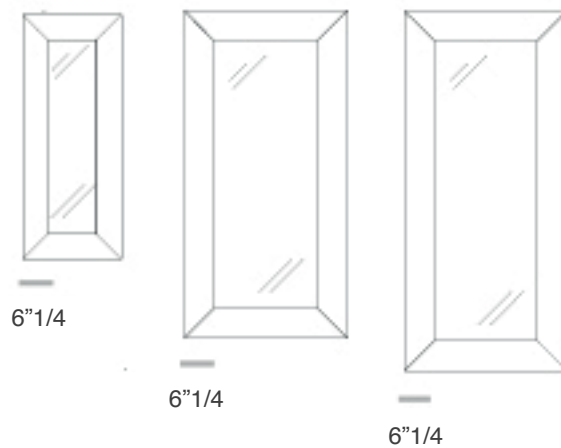

## *Description*

The Denver are a range of floor or hanging mirrors available in horizontal and vertical versions with an aluminum structure, with edge-to-edge mirror surfaces or with a lacquered or frosted frame. The bold dimensions of these mirrors personalize and expand the space at the same time. Available also with LED lighting on the back.

Denver Square Mirror 1: 35"3/8W x 2"3/4D x 35"3/8H

Denver Square Mirror 2: 47"1/4W x 2"3/4D x 47"1/4H

Denver Square Mirror 3: 78"3/4W x 2"3/4D x 78"3/4H

Denver Rectangular Mirror 1: 35"3/8W x 2"3/4D x 47"1/4H

Denver Rectangular Mirror 2: 25"5/8W x 2"3/4D x 63"H

Denver Rectangular Mirror 3: 35"3/8W x 2"3/4D x 63"H

Denver Rectangular Mirror 4: 35"3/8W x 2"3/4D x 70"7/8H

Denver Rectangular Mirror 5: 35"3/8W x 2"3/4D x 86"5/8H