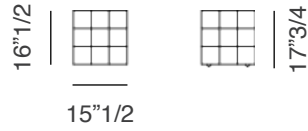

## *Finishes and materials*

**Cover:** Tufted; synthetic leather or soft leather.

*(For more specifications, please refer to "Finishes & Materials")*

Bob Ottoman: 15 1/2W x 16 1/2D x 17 3/4H