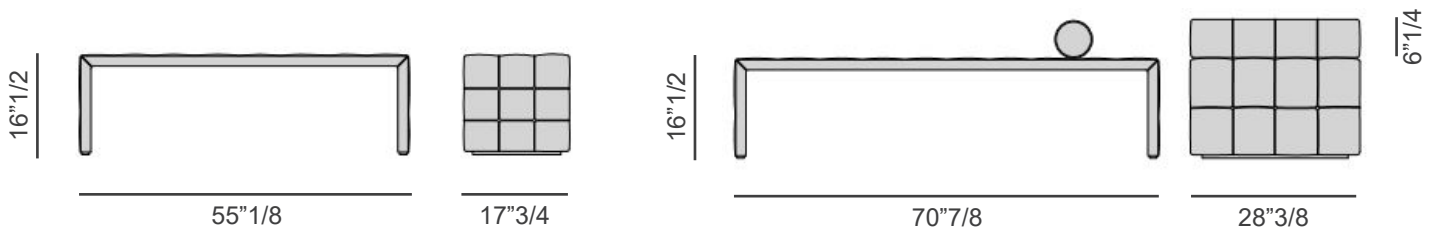

Scarlett

Design: G. Carollo

Description

Upholstered bench covered by the fabrics, eco-leathers or leathers of the collection.

Dimensions

55"1/8W x 17"3/4D x 16"1/2H
70"7/8W x 28"3/8D x 16"1/2H

Finishes and materials