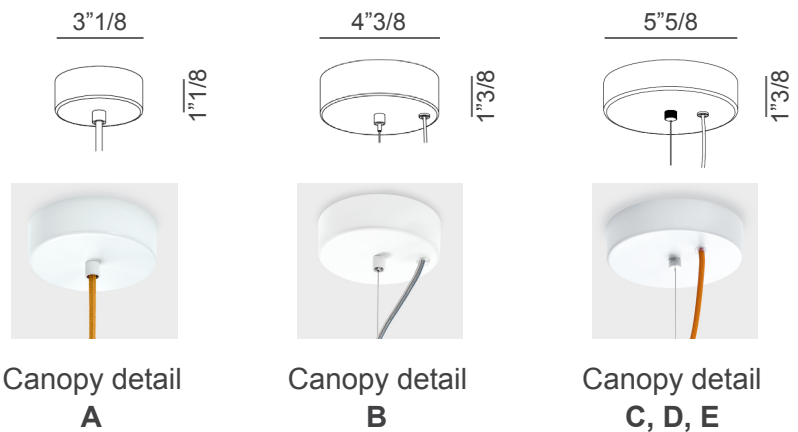

Cable and canopy height:  $51\frac{1}{8}$

### Light source:

A: 1 x GU10 - 20W HES

B: 1 x E26 - 52W

C: 1 x E26 - 70W HES

D: 1 x E26 - 70 W HES

E: 1 x E26 - 70 W HES

Canopy detail  
**A**

Canopy detail  
**B**

Canopy detail  
**C, D, E**

(For more specifications, please refer to "Finishes & Materials")