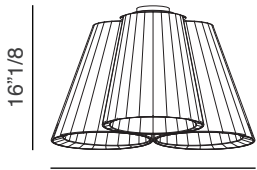

Florinda

Design: Annarosa Romano + Bruno Menegon

Description

Ceiling lamp with 3, 7 or 15 lights. Lampshade in hand-finished pleated fabric or pleated ribbon fabric. Made in Italy.

Finishes and materials

Lampshade: Hand-finished, pleated fabric or pleated ribbon fabric.

(For more specifications, please refer to "Finishes & Materials")

Ø24"3/4

A: Ø24"3/4 x 16"1/8H

Ø37"

B: Ø37" x 16"1/8H

Ø60"1/4

C: Ø60"1/4 x 20"H

Light source: