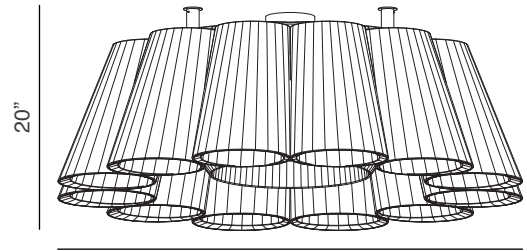

Florinda

Design: Annarosa Romano + Bruno Menegon

Description

Ceiling lamp with 3, 7 or 15 lights. Lampshade in hand-finished pleated fabric or pleated ribbon fabric. Made in Italy.

Finishes and materials

Lampshade: Hand-finished, pleated fabric or pleated ribbon fabric.

(For more specifications, please refer to "Finishes & Materials")

Ø24"3/4

A: Ø24"3/4 x 16"1/8H

Ø37"

B: Ø37" x 16"1/8H

Ø60"1/4

C: Ø60"1/4 x 20"H

Light source: