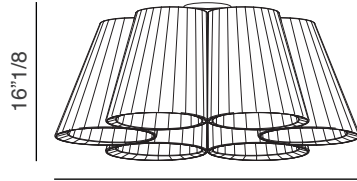

Florinda

Design: Annarosa Romano + Bruno Menegon

Description

Ceiling lamp with 3, 7 or 15 lights. Lampshade in hand-finished pleated fabric or pleated ribbon fabric. Made in Italy.

Finishes and materials

Lampshade: Hand-finished, pleated fabric or pleated ribbon fabric.

(For more specifications, please refer to "Finishes & Materials")

Ø24"3/4

A: Ø24"3/4 x 16"1/8H

Ø37"

B: Ø37" x 16"1/8H

Ø60"1/4

C: Ø60"1/4 x 20"H

Light source: