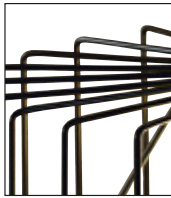

Product: Icaro Ball

Body - Metal

Cod. 086 Natural
Iron

Cod. 08Z Natural
Iron Outdoor

Cod. 080 White

Cod. 083 Black

— detail finishes

— white

— black

— natural

— natural outdoor