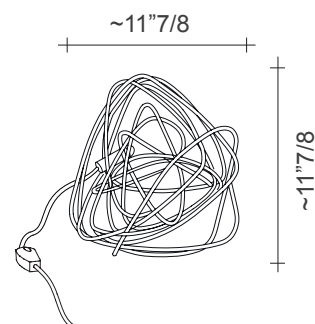

Doodle

Design: Simone Micheli

Description

Table lamp made with brass structure in nickel, black amethyst, gold plated or cooper finish. Each bulb can be placed anywhere on the light. Bulbs are not included. Made in Italy.

Light source:
G4 LED Max. power 2W.

Dimensions

~11"7/8W x ~11"7/8H

Finishes and materials

Structure: Brass in nickel, black amethyst, gold plated or cooper finish.

(For more specifications, please refer to "Finishes & Materials")