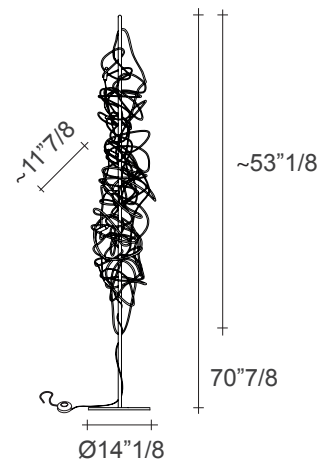

Doodle

Design: Simone Micheli

Description

Floor lamp made with brass structure in nickel, black amethyst, gold plated or cooper finish. Each bulb can be placed anywhere on the light. Bulbs are not included. Made in Italy.

Light source:

G4 LED Max. power 6x1,2W.

Dimensions

Ø14"1/8 x 70"7/8H

Finishes and materials

Structure: Brass in nickel, black amethyst, gold plated or cooper finish.

(For more specifications, please refer to "Finishes & Materials")