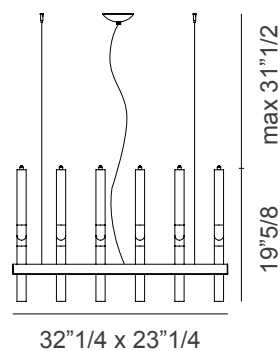

## *Description*

Suspension lamp with arms made of blown and handcrafted crystal glass. The metal frame hides an original fastening system of the arms and of the cabling system. Made in Italy.

### **Light source:**

G9 12 x 48W.

Dimmable with a "phase cut" system (DIM 1).

## *Dimensions*

**Stardust SP R:** 32"1/4W x 23"1/4D x 19"5/8H  
+ 31"1/2H of Tensors and Canopy.