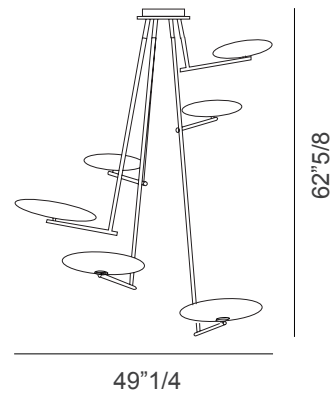

## *Description*

Ceiling lamp with metal structure in graphite matt or brushed bronze.

Shade in white blown glass.

**Light source:**

6x10W LED 3000 K.

Made in Italy.

## *Dimensions*

49"1/4W x 62"5/8H

3 shades Ø15"3/4 + 3 shades Ø11"7/8