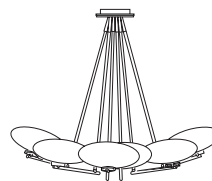

Mami

Design: Umberto Asnago

Description

Ceiling lamp with metal structure in graphite matt or brushed bronze.

Shade in white blown glass.

Light source:

6x10W LED 3000 K.

Made in Italy.

Dimensions

Extra Large: 56"1/4W x 41"3/8H

6 shades Ø15"3/4

Large: 49"1/4W x 33"1/2H

3 shades Ø15"3/4 + 3 shades Ø11"7/8

Extra Large

56"1/4

41"3/8

Large

49"1/4

33"1/2

Finishes and materials

Structure: Graphite matt or brushed bronze.

Shade: White blown glass.

(For more specifications, please refer to "Finishes & Materials")