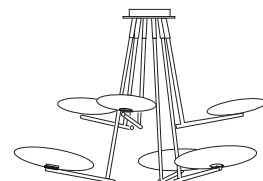

Mami

Design: Umberto Asnago

Description

Ceiling lamp with metal structure in graphite matt or brushed bronze.

Shade in white blown glass.

Light source:

6x10W LED 3000 K.

Made in Italy.

Dimensions

Extra Large: 56"1/4W x 41"3/8H

6 shades Ø15"3/4

Large: 49"1/4W x 33"1/2H

3 shades Ø15"3/4 + 3 shades Ø11"7/8

Extra Large

56"1/4

41"3/8

Large

49"1/4

33"1/2

Finishes and materials

Structure: Graphite matt or brushed bronze.

Shade: White blown glass.

(For more specifications, please refer to "Finishes & Materials")