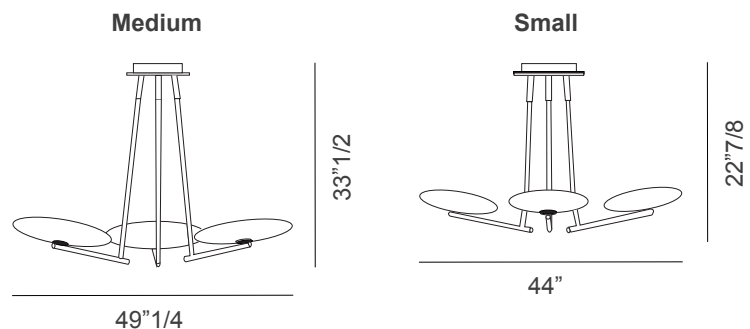

Mami

Design: Umberto Asnago

Description

Ceiling lamp with metal structure in graphite matt or brushed bronze.

Shade in white blown glass.

Light source:

3x10W LED 3000 K.

Made in Italy.

Dimensions

Medium: 49"1/4W x 33"1/2H

3 shades Ø15"3/4

Small: 44"W x 22"7/8H

3 shades Ø11"7/8

Finishes and materials

Structure: Graphite matt or brushed bronze.

Shade: White blown glass.