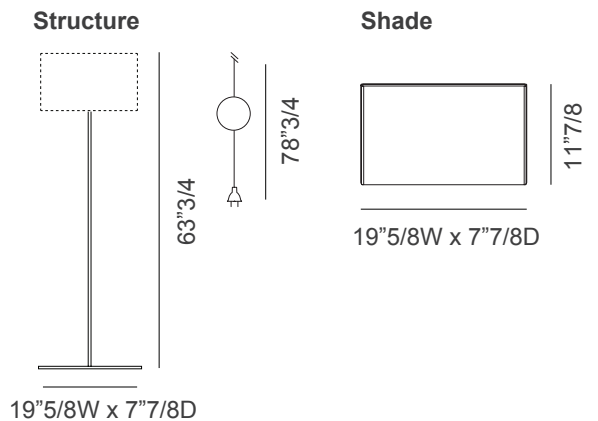

Tosca

Design: Umberto Asnago

Description

Floor lamp with structure in graphite varnished metal. Shade in the fabrics of the collection with top closure in plexiglas.

Light source: 2 x 10W LED - E26.

Bulb not included. Dimmer included.

Made in Italy.

Dimensions

Structure: 19"5/8W x 7"7/8D x 63"3/4H

Shade: 19"5/8W x 7"7/8D x 11"7/8H

Cable length: 78"3/4

Finishes and materials

Structure: Graphite varnished metal.

Shade: Fabrics of the collection:
Cat. A/B/Extra/hand made silk plisse.