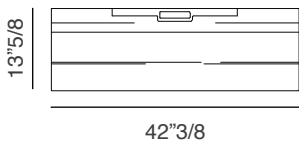

Avatar Flap Door M1636ES: 42"3/8W 13"5/8H

Black walnut wood or ebony wood suitable for medium cabinet.
Handle in black walnut wood or black laquered.