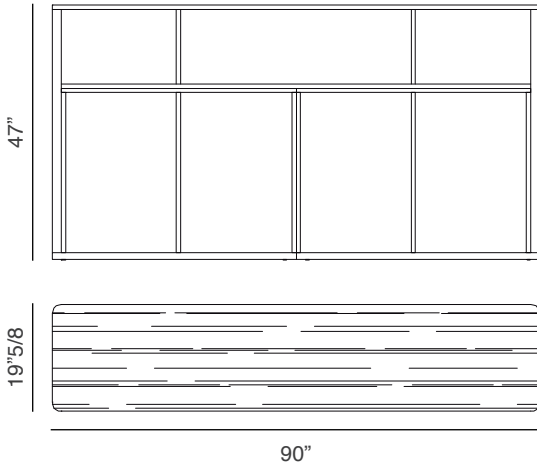

Avatar

Design: Umberto Asnago

Description

The Avatar medium cabinet has sides in leather or saddle leather and the top and base in black walnut wood or ebony wood.

Finishes and materials

Woods (tops, sides, etc.): Black walnut wood or ebony wood.

Covers: Leather, cat. PS, PF, PX and PA. Or Saddle Leather, cat. CF and CS.

(For more specifications, please refer to "Finishes & Materials")

Avatar Medium Cabinet M1625CU: 90"W x 19"5/8D x 47"H

Sides in saddle leather or leather. Top and base in black walnut wood or ebony wood.