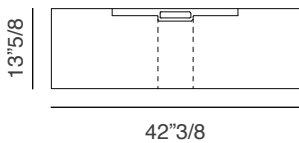

Avatar

Design: Umberto Asnago

Description

The Avatar medium cabinet has sides in leather or saddle leather and the top and base in black walnut wood or ebony wood.

Finishes and materials

Woods (tops, sides, etc.): Black walnut wood or ebony wood.

Covers: Leather, cat. PS, PF, PX and PA. Or Saddle Leather, cat. CF and CS.

(For more specifications, please refer to "Finishes & Materials")

Avatar Medium Cabinet M1625CU: 90"W x 19"5/8D x 47"H

Sides in saddle leather or leather. Top and base in black walnut wood or ebony wood.