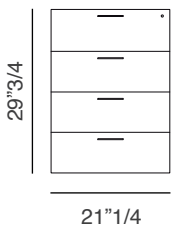

Blade Cabinet 4 Drawers 1 0M1454CC: 21"1/4W x 29"3/4H
4 drawers covered in saddle leather suitable for low cabinet.