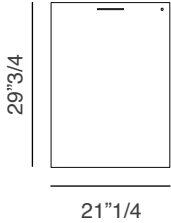

Blade Cabinet R/L Door 1 0M1453CC: 21"1/4W x 29"3/4H
R/L door covered in saddle leather suitable for low cabinet.