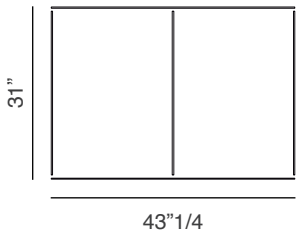

Blade Low Cabinet Frame 1 0M1458CC: 31"1/2W x 19"5/8D x 31"H
Frame for 1 unit low cabinet in melamine linen finish. Top covered in saddle leather.

Blade Low Cabinet Frame 1 0M1458ES: 31"1/2W x 19"5/8D x 31"H
Frame for 1 unit low cabinet in melamine linen finish. Top in dark-brown or natural oak wood.

Blade Low Cabinet Frame 1 0M1458NO: 31"1/2W x 19"5/8D x 31"H
Frame for 1 unit low cabinet in melamine linen finish. Top available also in white or grey oak melamine.

Blade Low Cabinet Frame 2 0M1449CC: 43"1/4W x 19"5/8D x 31"H
Frame for 2 units low cabinet in melamine linen finish. Top covered in saddle leather.

Blade Low Cabinet Frame 2 0M1449ES: 43"1/4W x 19"5/8D x 31"H
Frame for 2 units low cabinet in melamine linen finish. Top in dark-brown or natural oak wood.

Blade Low Cabinet Frame 2 0M1449NO: 43"1/4W x 19"5/8D x 31"H
Frame for 2 units low cabinet in melamine linen finish.

Top available also in white or grey oak melamine.

Blade Low Cabinet Frame 3 E0M1450CC: 64"5/8W x 19"5/8D x 31"H

Frame for 3 units low cabinet in melamine linen finish. Top covered in saddle leather.

64"5/8