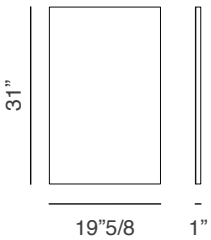

Blade Low Cabinet Frame 1 0M1458CC: 31"1/2W x 19"5/8D x 31"H
Frame for 1 unit low cabinet in melamine linen finish. Top covered in saddle leather.

Blade Low Cabinet Frame 1 0M1458ES: 31"1/2W x 19"5/8D x 31"H
Frame for 1 unit low cabinet in melamine linen finish. Top in dark-brown or natural oak wood.

Blade Cabinet 4 Drawers 2 (for single unit low cabinet) 0M1461ES: 31"W x 29"3/4H
4 drawers dark-brown or natural oak wood suitable for low cabinet.

Blade Cabinet 4 Drawers 2 (for single unit low cabinet) 0M1461ES: 31"W x 29"3/4H
4 drawers white or grey melamine oak or in green melamine suitable for low cabinet.

Blade Cabinet Side Panel 0M1462CC: 1"W x 19"5/8D x 31"H

Side panel for low cabinet in saddle leather.

Blade Cabinet Side Panel 0M1462ES: 1"W x 19"5/8D x 31"H

Side panel for low cabinet in dark-brown or natural oak wood with edges in saddle leather.