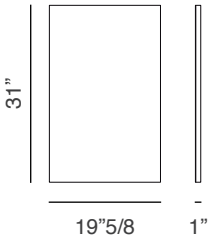

Blade Cabinet Side Panel 0M1462CC: 1"W x 19"5/8D x 31"H

Side panel for low cabinet in saddle leather.