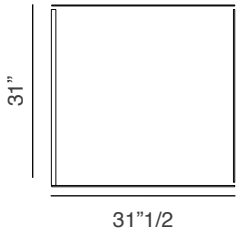

Blade Low Cabinet Frame 1 0M1458CC: 31"1/2W x 19"5/8D x 31"H
Frame for 1 unit low cabinet in melamine linen finish. Top covered in saddle leather.

Blade Low Cabinet Frame 1 0M1458ES: 31"1/2W x 19"5/8D x 31"H
Frame for 1 unit low cabinet in melamine linen finish. Top in dark-brown or natural oak wood.

Blade Low Cabinet Frame 1 0M1458NO: 31"1/2W x 19"5/8D x 31"H
Frame for 1 unit low cabinet in melamine linen finish. Top available also in white or grey oak melamine.

Blade Low Cabinet Frame 2 0M1449CC: 43"1/4W x 19"5/8D x 31"H
Frame for 2 units low cabinet in melamine linen finish. Top covered in saddle leather.

Blade Low Cabinet Frame 2 0M1449ES: 43"1/4W x 19"5/8D x 31"H
Frame for 2 units low cabinet in melamine linen finish. Top in dark-brown or natural oak wood.

Blade Low Cabinet Frame 2 0M1449NO: 43"1/4W x 19"5/8D x 31"H
Frame for 2 units low cabinet in melamine linen finish.