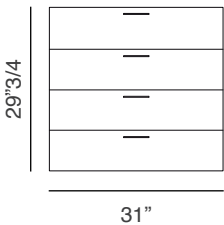

Blade Cabinet 4 Drawers 2 (for single unit low cabinet) 0M1461CC: 31"W x 29"3/4H
4 drawers covered in saddle leather suitable for low cabinet.