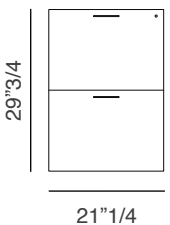

Blade Cabinet 4 1 Drawers 0M1454NO: 21"1/4W x 29"3/4H

4 drawers white or grey melamine oak or in green melamine suitable for low cabinet.

Blade Cabinet 2 Drawers + 1 File 0M1455CC: 21"1/4W x 29"3/4H

2 drawers + 1 file covered in saddle leather suitable for low cabinet.

Blade Cabinet 2 Drawers + 1 File 0M1455ES: 21"1/4W x 29"3/4H

2 drawers + 1 file in dark-brown or natural oak wood suitable for low cabinet.

Blade Cabinet 2 Drawers + 1 File 0M1455NO: 21"1/4W x 29"3/4H

2 drawers + 1 file in white or grey melamine oak or in green melamine suitable for low cabinet.