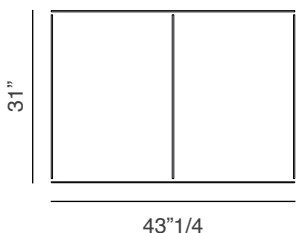

Blade Low Cabinet Frame 1 0M1458CC: 31"1/2W x 19"5/8D x 31"H
Frame for 1 unit low cabinet in melamine linen finish. Top covered in saddle leather.

Blade Low Cabinet Frame 1 0M1458ES: 31"1/2W x 19"5/8D x 31"H
Frame for 1 unit low cabinet in melamine linen finish. Top in dark-brown or natural oak wood.

Blade Low Cabinet Frame 1 0M1458NO: 31"1/2W x 19"5/8D x 31"H
Frame for 1 unit low cabinet in melamine linen finish. Top available also in white or grey oak melamine.

Blade Low Cabinet Frame 2 0M1449CC: 43"1/4W x 19"5/8D x 31"H
Frame for 2 units low cabinet in melamine linen finish. Top covered in saddle leather.

Blade Low Cabinet Frame 2 0M1449ES: 43"1/4W x 19"5/8D x 31"H
Frame for 2 units low cabinet in melamine linen finish. Top in dark-brown or natural oak wood.

Blade Low Cabinet Frame 2 0M1449NO: 43"1/4W x 19"5/8D x 31"H
Frame for 2 units low cabinet in melamine linen finish.

Top available also in white or grey oak melamine.

Blade Low Cabinet Frame 3 E0M1450CC: 64"5/8W x 19"5/8D x 31"H

Frame for 3 units low cabinet in melamine linen finish. Top covered in saddle leather.

64"5/8