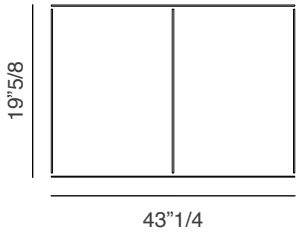

Blade Low Cabinet Frame 1 0M1458CC: 31"1/2W x 19"5/8D x 31"H
Frame for 1 unit low cabinet in melamine linen finish. Top covered in saddle leather.

Blade Low Cabinet Frame 1 0M1458ES: 31"1/2W x 19"5/8D x 31"H
Frame for 1 unit low cabinet in melamine linen finish. Top in dark-brown or natural oak wood.

Blade Low Cabinet Frame 1 0M1458NO: 31"1/2W x 19"5/8D x 31"H
Frame for 1 unit low cabinet in melamine linen finish. Top available also in white or grey oak melamine.

Blade Low Cabinet Frame 2 0M1449CC: 43"1/4W x 19"5/8D x 31"H
Frame for 2 units low cabinet in melamine linen finish. Top covered in saddle leather.

Blade Low Cabinet Frame 2 0M1449ES: 43"1/4W x 19"5/8D x 31"H
Frame for 2 units low cabinet in melamine linen finish. Top in dark-brown or natural oak wood.

Blade Low Cabinet Frame 2 0M1449NO: 43"1/4W x 19"5/8D x 31"H
Frame for 2 units low cabinet in melamine linen finish.