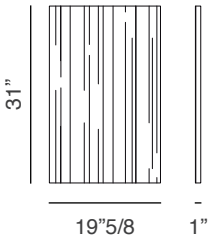

Blade Cabinet Side Panel 0M1462CC: 1"W x 19"5/8D x 31"H

Side panel for low cabinet in saddle leather.

Blade Cabinet Side Panel 0M1462ES: 1"W x 19"5/8D x 31"H

Side panel for low cabinet in dark-brown or natural oak wood with edges in saddle leather.