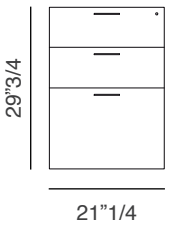

Blade Cabinet R/L Door 1 0M1453ES: 21"1/4W x 29"3/4H
R/L door in dark-brown or natural oak wood suitable for low cabinet.

Blade Cabinet R/L Door 1 0M1453NO: 21"1/4W x 29"3/4H
R/L door in white or grey melamine oak or green melamine suitable for low cabinet.

Blade Cabinet 4 Drawers 1 0M1454CC: 21"1/4W x 29"3/4H
4 drawers covered in saddle leather suitable for low cabinet.

Blade Cabinet 4 Drawers 1 0M1454ES: 21"1/4W x 29"3/4H
4 drawers dark-brown or natural oak wood suitable for low cabinet.

Blade Cabinet 4 1 Drawers 0M1454NO: 21"1/4W x 29"3/4H

4 drawers white or grey melamine oak or in green melamine suitable for low cabinet.

Blade Cabinet 2 Drawers + 1 File 0M1455CC: 21"1/4W x 29"3/4H

2 drawers + 1 file covered in saddle leather suitable for low cabinet.