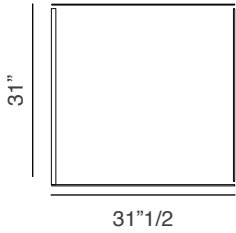

Blade Low Cabinet Frame 1 0M1458CC: 31"1/2W x 19"5/8D x 31"H
Frame for 1 unit low cabinet in melamine linen finish. Top covered in saddle leather.

Blade Low Cabinet Frame 1 0M1458ES: 31"1/2W x 19"5/8D x 31"H
Frame for 1 unit low cabinet in melamine linen finish. Top in dark-brown or natural oak wood.

Blade Low Cabinet Frame 1 0M1458NO: 31"1/2W x 19"5/8D x 31"H
Frame for 1 unit low cabinet in melamine linen finish. Top available also in white or grey oak melamine.

Blade Low Cabinet Frame 2 0M1449CC: 43"1/4W x 19"5/8D x 31"H
Frame for 2 units low cabinet in melamine linen finish. Top covered in saddle leather.