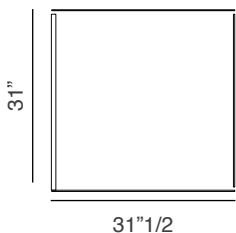

Blade Low Cabinet Frame 1 0M1458CC: 31"1/2W x 19"5/8D x 31"H
Frame for 1 unit low cabinet in melamine linen finish. Top covered in saddle leather.

Blade Low Cabinet Frame 1 0M1458ES: 31"1/2W x 19"5/8D x 31"H
Frame for 1 unit low cabinet in melamine linen finish. Top in dark-brown or natural oak wood.

Blade Low Cabinet Frame 1 0M1458NO: 31"1/2W x 19"5/8D x 31"H
Frame for 1 unit low cabinet in melamine linen finish. Top available also in white or grey oak melamine.

Blade Low Cabinet Frame 2 0M1449CC: 43"1/4W x 19"5/8D x 31"H
Frame for 2 units low cabinet in melamine linen finish. Top covered in saddle leather.