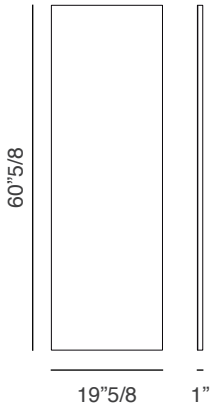

Blade Open High Cabinet Frame 1 0M1451NO: 22"W x 19"5/8D x 60"5/8H

Frame for open high cabinet in melamine linen finish.

Blade Open, High Cabinet Frame 2 0M1459NO: 31"1/2W x 19"5/8D x 60"5/8H

Frame for open high cabinet in melamine linen finish.

Blade High Cabinet Frame 0M1452CC: 22"W x 19"5/8D x 60"5/8H
Frame for 1 unit high cabinet in melamine linen finish. Top covered in saddle leather.

Blade High Cabinet Frame 0M1452ES: 22"W x 19"5/8D x 60"5/8H
Frame for 1 unit high cabinet in melamine linen finish. Top in dark brown or natural oak wood.

Blade Cabinet 4 Drawers 2 (for single unit low cabinet) 0M1461ES: 31"W x 29"3/4H
4 drawers white or grey melamine oak or in green melamine suitable for high cabinet.

Blade Cabinet Side Panel 0M1463CC: 1"W x 19"5/8D x 60"5/8H
Side panel for high cabinet in saddle leather.

Blade Cabinet Side Panel 0M1463ES: 1"W x 19"5/8D x 60"5/8H

Side panel for high cabinet in dark-brown or natural oak wood with edges in saddle leather.

Blade Cabinet Side Panel 0M1463NO: 1"W x 19"5/8D x 60"5/8H