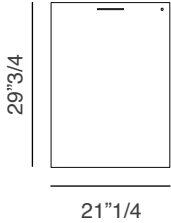

Blade Cabinet R/L Door 1 0M1453CC: 21"1/4W x 29"3/4H
R/L door covered in saddle leather suitable for high cabinet.