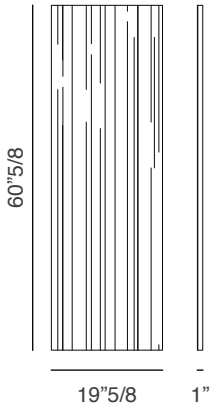

Blade Open High Cabinet Frame 1 0M1451NO: 22"W x 19"5/8D x 60"5/8H

Frame for open high cabinet in melamine linen finish.

Blade Open, High Cabinet Frame 2 0M1459NO: 31"1/2W x 19"5/8D x 60"5/8H

Frame for open high cabinet in melamine linen finish.

Blade High Cabinet Frame 0M1452CC: 22"W x 19"5/8D x 60"5/8H
Frame for 1 unit high cabinet in melamine linen finish. Top covered in saddle leather.

Blade High Cabinet Frame 0M1452ES: 22"W x 19"5/8D x 60"5/8H
Frame for 1 unit high cabinet in melamine linen finish. Top in dark brown or natural oak wood.

Blade Cabinet 4 Drawers 2 (for single unit low cabinet) 0M1461CC: 31"W x 29"3/4H
4 drawers covered in saddle leather suitable for high cabinet.

Blade Cabinet 4 Drawers 2 (for single unit low cabinet) 0M1461ES: 31"W x 29"3/4H
4 drawers dark-brown or natural oak wood suitable for high cabinet.

Blade Cabinet Side Panel 0M1463ES: 1"W x 19"5/8D x 60"5/8H

Side panel for high cabinet in dark-brown or natural oak wood with edges in saddle leather.

Blade Cabinet Side Panel 0M1463NO: 1"W x 19"5/8D x 60"5/8H