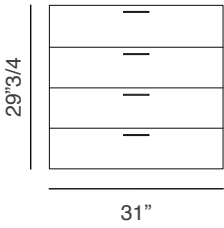

Blade Cabinet 4 Drawers 2 (for single unit low cabinet) 0M1461CC: 31"W x 29"3/4H
4 drawers covered in saddle leather suitable for high cabinet.