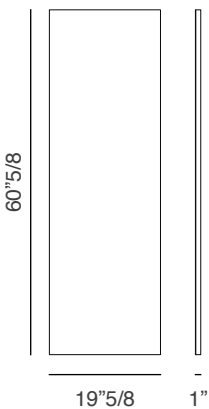

Blade Cabinet Side Panel 0M1463CC: 1"W x 19"5/8D x 60"5/8H
Side panel for high cabinet in saddle leather.