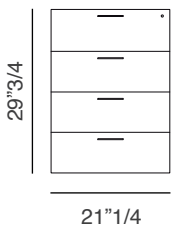

Blade High Cabinet Frame 0M1452CC: 22"W x 19"5/8D x 60"5/8H
Frame for 1 unit high cabinet in melamine linen finish. Top covered in saddle leather.

Blade High Cabinet Frame 0M1452ES: 22"W x 19"5/8D x 60"5/8H
Frame for 1 unit high cabinet in melamine linen finish. Top in dark brown or natural oak wood.

Blade High Cabinet Frame 0M1452NO: 22"W x 19"5/8D x 60"5/8H

Frame for 1 unit high cabinet in melamine linen finish. Top available also in white or grey oak melamine.

Blade High Cabinet Frame with Upper Open Unit 0M1460NO: 31"1/2W x 19"5/8D x 60"5/8H

Frame for high cabinet with upper open unit in melamine linen finish.

Blade Cabinet R/L Door 1 0M1453CC: 21"1/4W x 29"3/4H
R/L door covered in saddle leather suitable for high cabinet.

Blade Cabinet R/L Door 1 0M1453ES: 21"1/4W x 29"3/4H
R/L door in dark-brown or natural oak wood suitable for high cabinet.

Blade Cabinet R/L Door 1 0M1453NO: 21"1/4W x 29"3/4H
R/L door in white or grey melamine oak or green melamine suitable for high cabinet.

Blade Cabinet 4 Drawers 1 0M1454CC: 21"1/4W x 29"3/4H
4 drawers covered in saddle leather suitable for high cabinet.