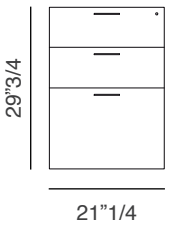

Blade High Cabinet Frame 0M1452CC: 22"W x 19"5/8D x 60"5/8H
Frame for 1 unit high cabinet in melamine linen finish. Top covered in saddle leather.

Blade High Cabinet Frame 0M1452ES: 22"W x 19"5/8D x 60"5/8H
Frame for 1 unit high cabinet in melamine linen finish. Top in dark brown or natural oak wood.

Blade High Cabinet Frame 0M1452NO: 22"W x 19"5/8D x 60"5/8H

Frame for 1 unit high cabinet in melamine linen finish. Top available also in white or grey oak melamine.

Blade High Cabinet Frame with Upper Open Unit 0M1460NO: 31"1/2W x 19"5/8D x 60"5/8H

Blade Cabinet R/L Door 1 0M1453NO: 21"1/4W x 29"3/4H
R/L door in white or grey melamine oak or green melamine suitable for high cabinet.

Blade Cabinet 4 Drawers 1 0M1454CC: 21"1/4W x 29"3/4H
4 drawers covered in saddle leather suitable for high cabinet.

Blade Cabinet 4 Drawers 1 0M1454ES: 21"1/4W x 29"3/4H
4 drawers dark-brown or natural oak wood suitable for high cabinet.

Blade Cabinet 4 1 Drawers 0M1454NO: 21"1/4W x 29"3/4H

4 drawers white or grey melamine oak or in green melamine suitable for high cabinet.