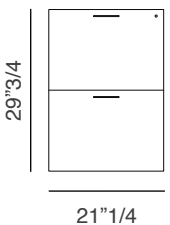

Blade High Cabinet Frame 0M1452NO: 22"W x 19"5/8D x 60"5/8H

Frame for 1 unit high cabinet in melamine linen finish. Top available also in white or grey oak melamine.

Blade High Cabinet Frame with Upper Open Unit 0M1460NO: 31"1/2W x 19"5/8D x 60"5/8H

Blade Cabinet 4 Drawers 1 0M1454ES: 21"1/4W x 29"3/4H
4 drawers dark-brown or natural oak wood suitable for high cabinet.

Blade Cabinet 4 1 Drawers 0M1454NO: 21"1/4W x 29"3/4H

4 drawers white or grey melamine oak or in green melamine suitable for high cabinet.

Blade Cabinet 2 Drawers + 1 File 0M1455CC: 21"1/4W x 29"3/4H

2 drawers + 1 file covered in saddle leather suitable for high cabinet.

Blade Cabinet 2 Drawers + 1 File 0M1455ES: 21"1/4W x 29"3/4H

2 drawers + 1 file in dark-brown or natural oak wood suitable for high cabinet.

Blade Cabinet 2 Drawers + 1 File 0M1455NO: 21"1/4W x 29"3/4H

2 drawers + 1 file in white or grey melamine oak or in green melamine suitable for high cabinet.

Blade Cabinet 2 File Drawers 0M1456CC: 21"1/4W x 29"3/4H