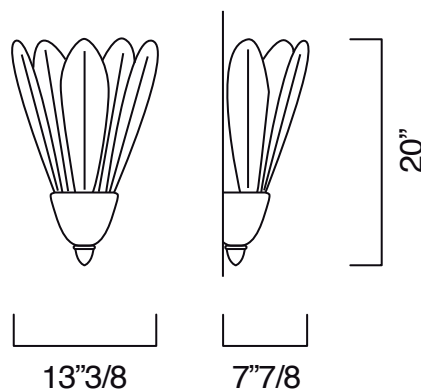

Spade

Description

A wall lamp and a ceiling lamp fixtures featuring the traditional "leaf" element.
Visible metal parts in polished chrome.
Matching with Spade wall lamp.
Available colors: White

Dimensions

13³/₈W x 7⁷/₈D x 20"H
(Bulbs: 3 X 60W)

Cod. 6747

Finishes and materials

Structure in Murano: White.
Canopy in Metal: Polished chrome finish.

(For more specifications, please refer to "Finishes & Materials")