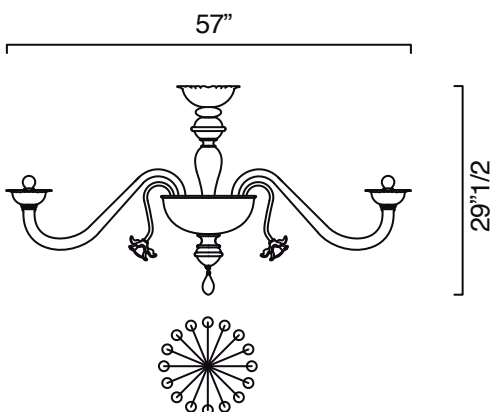

Galvanized gold for the gold-colored details, polished chrome for the rest.

Nekhel

Dimentions

5705/02: 17"3/4W x 9"7/8D x 11"H

5705/10: Ø 35"3/8 x 23"5/8H

5705/12: Ø 47"1/4 x 25"5/8H

5705/16: Ø 57" x 29"1/2H

5705/02

Code	Bulbs		
	N	Type	W
5705/02	2	⦿	60 60
5705/10	10	⦿	60 60
5705/12	12	⦿	60 60
5705/16	16	⦿	60 60

5705/10

5705/12

5707/16

Structure in Murano: Gold, Crystal or Crystal with Gold decorations.
Details in: Polished chrome.