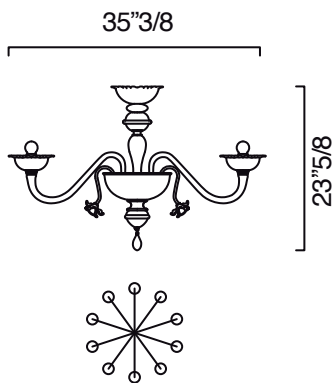

Nekhel

Description

Three chandeliers and a wall lamp that reflect the Venetian passion for flowers, rendered modern in the three elegant colors available.

The chandeliers have ten, twelve or sixteen lamps, and two for the wall lamps.

Galvanized gold for the gold-colored details, polished chrome for the rest.

Nekhel

Dimentions

5705/02: 17"3/4W x 9"7/8D x 11"H

5705/10: Ø 35"3/8 x 23"5/8H

5705/12: Ø 47"1/4 x 25"5/8H

5705/16: Ø 57" x 29"1/2H

5705/02

Code	Bulbs		
	N	Type	W
5705/02	2	⦿	60 60
5705/10	10	⦿	60 60
5705/12	12	⦿	60 60
5705/16	16	⦿	60 60

5705/10

5705/12

5707/16

Structure in Murano: Gold, Crystal or Crystal with Gold decorations.
Details in: Polished chrome.