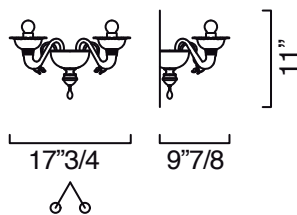

Galvanized gold for the gold-colored details, polished chrome for the rest.

Nekhel

Dimentions

5705/02: 17"3/4W x 9"7/8D x 11"H

5705/10: Ø 35"3/8 x 23"5/8H

5705/12: Ø 47"1/4 x 25"5/8H

5705/16: Ø 57" x 29"1/2H

5705/02

Code	Bulbs		
	N	Type	W
5705/02	2	⦿	60 60
5705/10	10	⦿	60 60
5705/12	12	⦿	60 60
5705/16	16	⦿	60 60

5705/10

5705/12

5707/16

Structure in Murano: Gold, Crystal or Crystal with Gold decorations.
Details in: Polished chrome.