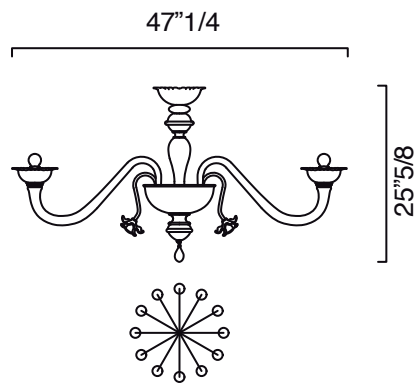

Galvanized gold for the gold-colored details, polished chrome for the rest.

Nekhel

Dimentions

5705/02: 17"3/4W x 9"7/8D x 11"H

5705/10: Ø 35"3/8 x 23"5/8H

5705/12: Ø 47"1/4 x 25"5/8H

5705/16: Ø 57" x 29"1/2H

5705/02

Code	Bulbs		
	N	Type	W
5705/02	2	⦿	60 60
5705/10	10	⦿	60 60
5705/12	12	⦿	60 60
5705/16	16	⦿	60 60

5705/10

5705/12

5707/16

Structure in Murano: Gold, Crystal or Crystal with Gold decorations.
Details in: Polished chrome.