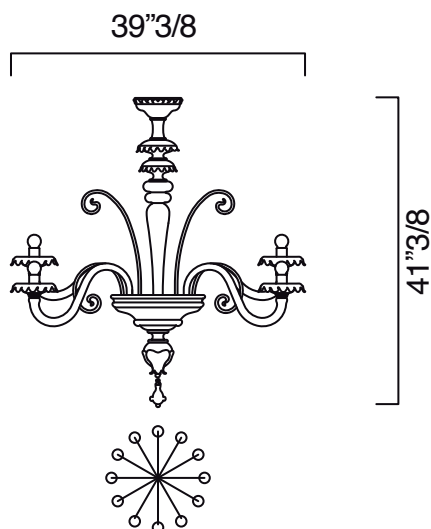

### Dimentions

4513/02: 15"W x 8"7/8D x 18"1/8H

4513/05: Ø 24"3/4 x 30"H

4513/08: Ø 29"1/2 x 35"3/8H

5705/16: Ø 39"3/8 x 41"3/8H

4513/02

4513/05

4513/08

4513/12

Structure in Murano: Gold, Crystal or Crystal with Gold decorations.  
Details in: Galvanized gold or Polished chrome.

(For more specifications, please refer to "Finishes & Materials")