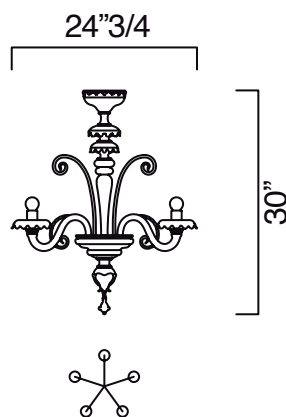

### Dimentions

4513/02: 15"W x 8"7/8D x 18"1/8H

4513/05: Ø 24"3/4 x 30"H

4513/08: Ø 29"1/2 x 35"3/8H

5705/16: Ø 39"3/8 x 41"3/8H

4513/02

4513/05

4513/08

4513/12

Structure in Murano: Gold, Crystal or Crystal with Gold decorations.  
Details in: Galvanized gold or Polished chrome.

(For more specifications, please refer to "Finishes & Materials")