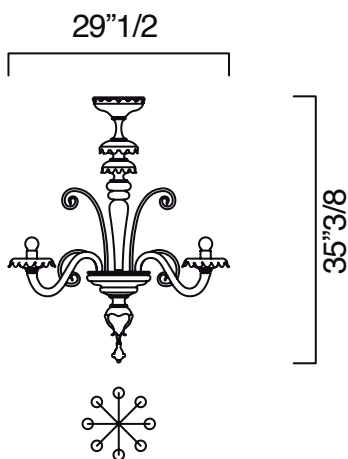

### Dimentions

4513/02: 15"W x 8"7/8D x 18"1/8H

4513/05: Ø 24"3/4 x 30"H

4513/08: Ø 29"1/2 x 35"3/8H

5705/16: Ø 39"3/8 x 41"3/8H

4513/02

4513/05

4513/08

4513/12

Structure in Murano: Gold, Crystal or Crystal with Gold decorations.  
Details in: Galvanized gold or Polished chrome.

(For more specifications, please refer to "Finishes & Materials")