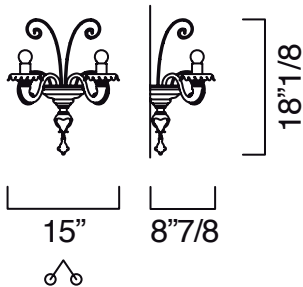

### Dimentions

4513/02: 15"W x 8"7/8D x 18"1/8H

4513/05: Ø 24"3/4 x 30"H

4513/08: Ø 29"1/2 x 35"3/8H

5705/16: Ø 39"3/8 x 41"3/8H

4513/02

4513/05

4513/08

4513/12

Structure in Murano: Gold, Crystal or Crystal with Gold decorations.  
Details in: Galvanized gold or Polished chrome.

(For more specifications, please refer to "Finishes & Materials")