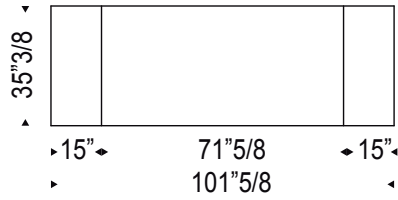

## *Dimensions*

63"W (extendable to 93"W) x 35"3/8D x 29"1/2H

71"5/8W (extendable to 101"5/8W) x 35"3/8D x 29"1/2H

78"3/4W (extendable to 115"3/4W) x 39"3/8D x 29"1/2H

78"3/4W (extendable to 115"3/4W) x 41"3/4D x 29"1/2H