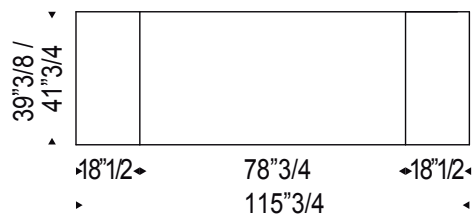

## *Dimensions*

63"W (extendable to 93"W) x 35"3/8D x 29"1/2H

71"5/8W (extendable to 101"5/8W) x 35"3/8D x 29"1/2H

78"3/4W (extendable to 115"3/4W) x 39"3/8D x 29"1/2H

78"3/4W (extendable to 115"3/4W) x 41"3/4D x 29"1/2H