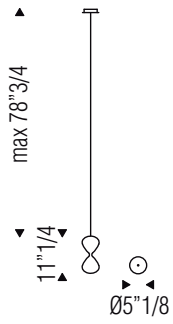

Sablier

Design: Oriano Favaretto

Description

Suspension or table lamp with lampshade in clear glass or mixed glass (iride-fumè).
Suspension lamp compositions with 12 or 24 lampshades are available, in which each pendant can be placed in different positions within the cable length (78"3/4 max.)
Bulb: G4 LED lamp 1,5W. Bulbs included.

Dimensions

- Pendant: Ø 5"1/8 x 11"1/4H + 78"3/4H of Tensors and Canopy
- Suspension Lamp - 12 Pendants
- Suspension Lamp - 24 Pendants
- Table lamp: Ø 5"1/2 x 12"1/8H

PENDANT

SUSPENSION LAMP 12 PENDANTS