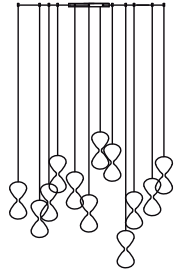

Sablier

Design: Oriano Favaretto

Description

Suspension or table lamp with lampshade in clear glass or mixed glass (iride-fumè).
Suspension lamp compositions with 12 or 24 lampshades are available, in which each pendant can be placed in different positions within the cable length (78"3/4 max.)
Bulb: G4 LED lamp 1,5W. Bulbs included.

Dimensions

- Pendant: Ø 5"1/8 x 11"1/4H + 78"3/4H of Tensors and Canopy
- Suspension Lamp - 12 Pendants
- Suspension Lamp - 24 Pendants
- Table lamp: Ø 5"1/2 x 12"1/8H

PENDANT

SUSPENSION LAMP 12 PENDANTS

SUSPENSION LAMP 24 PENDANTS

TABLE LAMP

Finishes and materials

Lampshade: Clear glass or mixed glass (iride-fumè)

(For more specifications, please refer to "Finishes & Materials")