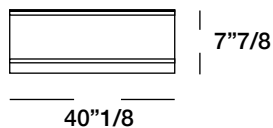

Cohen *Design: Giuseppe Iasparra*

Description

Square coffee table with structure covered in leather or fabric of the range. Has a top available in wood, marble, onix or mirror.

Metal perimeter borders at the base of the table are available in the different finishes.

Matches perfectly with Cohen Sectional.

Dimensions

40"1/8W x 40"1/8D x 7"7/8H
Cod. Serie W 574

Finishes and materials

Top in: **Woods:** glossy lacquered wood in range colors, glossy ebony, glossy Canaletto walnut, glossy Sucupira Luxury or glossy walnut burl wood.