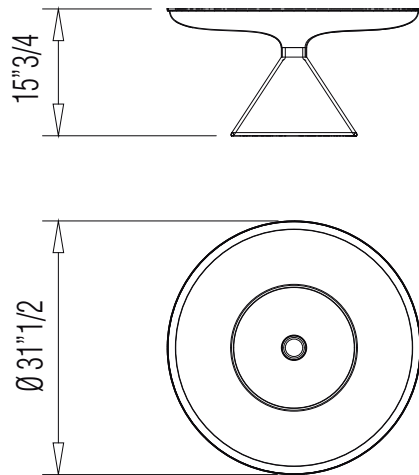

Dimensions

Side Table

Ø20"1/4 x 21"1/4H

Coffee Table

Ø31"1/2 x 15"3/4H

Coffee Table

Side Table

Finishes and materials