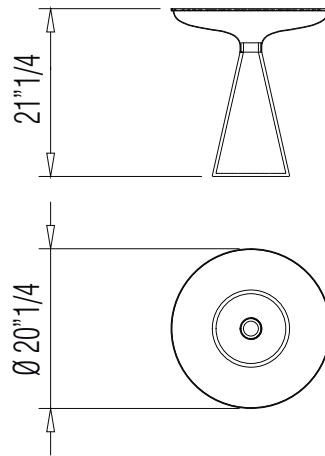

Dimensions

Side Table

Ø20"1/4 x 21"1/4H

Coffee Table

Ø31"1/2 x 15"3/4H

Coffee Table

Side Table

Finishes and materials