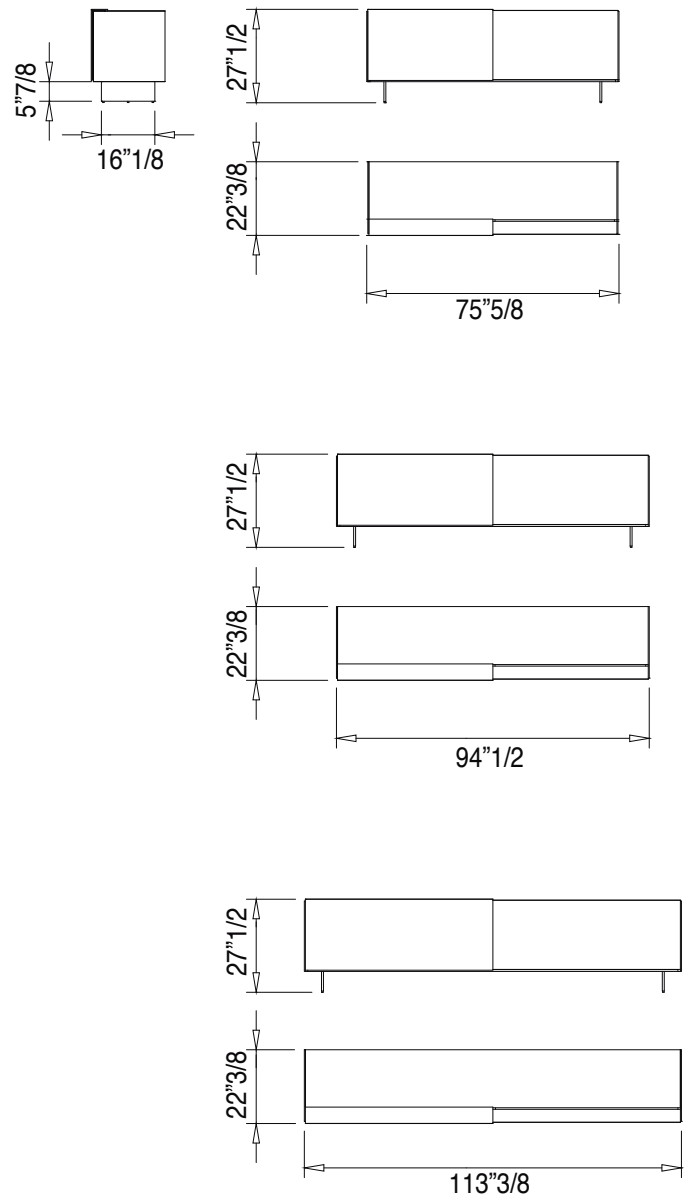

Mirage Sideboard

Description

Sideboard with 2 sliding doors, covered in lacquered or etched lacquered glass, in the colors latte, nero beluga, fumo or henné. Interior in matt black finish. Available version with structure covered in marble glass. Optional base in glass 5/8" th.

Dimensions

2 Doors

75"5/8W x 22"3/8D x 21"5/8H

94"1/2W x 22"3/8D x 21"5/8H

113"3/8W x 22"3/8D x 21"5/8H

Optional glass base: 5/8"W x 16"1/8D x 5"7/8H

Sideboard without glass base

Sideboard with glass base