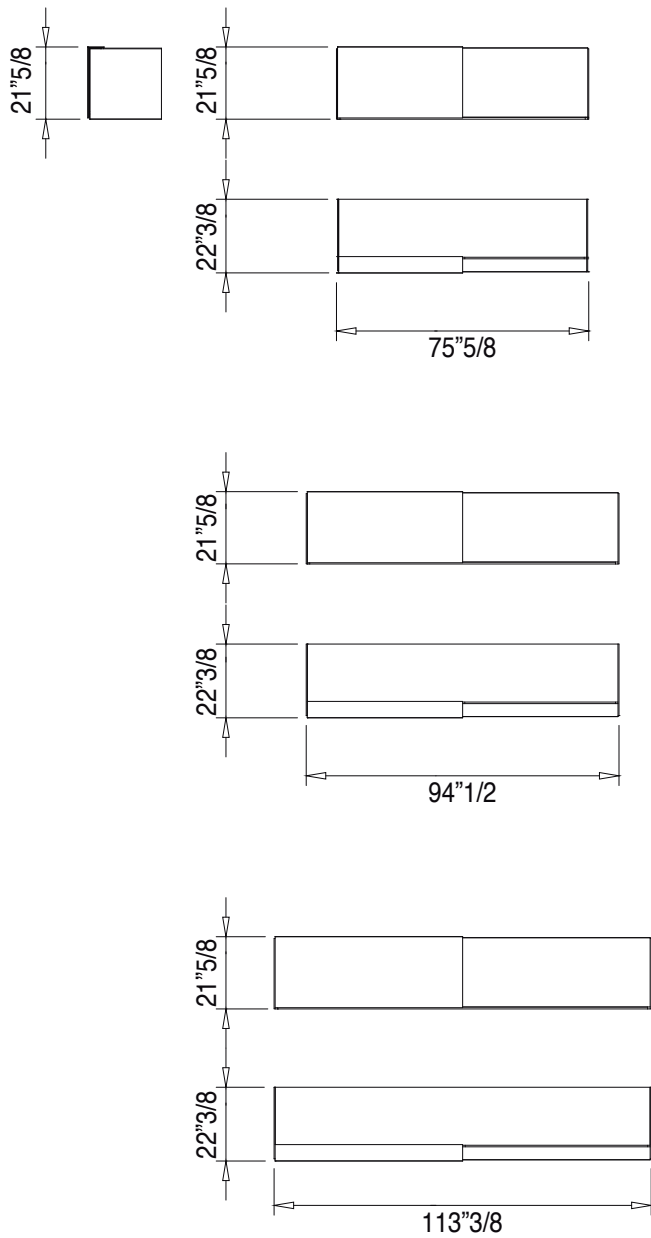

Mirage Sideboard

Description

Sideboard with 2 sliding doors, covered in lacquered or etched lacquered glass, in the colors latte, nero beluga, fumo or henné. Interior in matt black finish. Available version with structure covered in marble glass. Optional base in glass 5/8" th.

Dimensions

2 Doors

75"5/8W x 22"3/8D x 21"5/8H

94"1/2W x 22"3/8D x 21"5/8H

113"3/8W x 22"3/8D x 21"5/8H

Optional glass base: 5/8"W x 16"1/8D x 5"7/8H

Sideboard without glass base

Sideboard with glass base