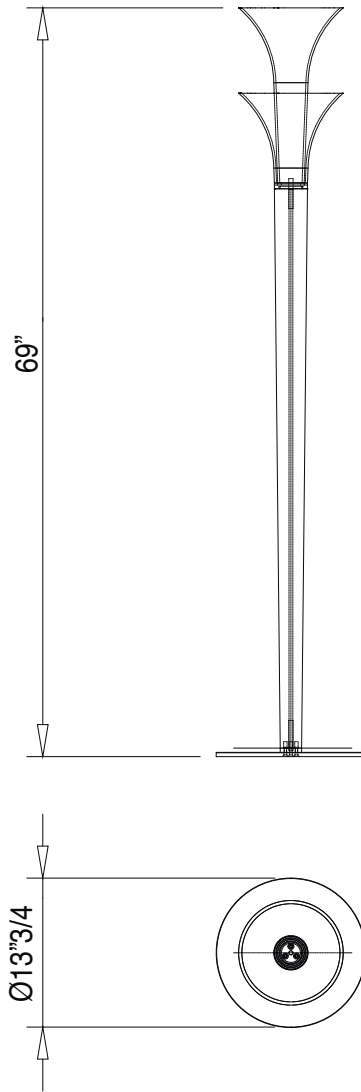

Ark Floor Lamp

Design: Massimo Scolari

Description

Floor lamp with wooden support and metal base in antiqued dark brass finish. Double lampshade in etched Murano glass. LED lighting system (11W E26 2700-3000K). Two version available: A version with both lampshades in etched white glass or B version with upper lampshade in white and bottom one in amber.

Dimensions

Ø13³/₄ x 69”H

Finishes and materials

Base: Antiqued Dark brass

Lampshade: Etched murano glass, with both lampshades in etched white or with upper lampshade in white and bottom one in amber

(For more specifications, please refer to "Finishes & Materials")