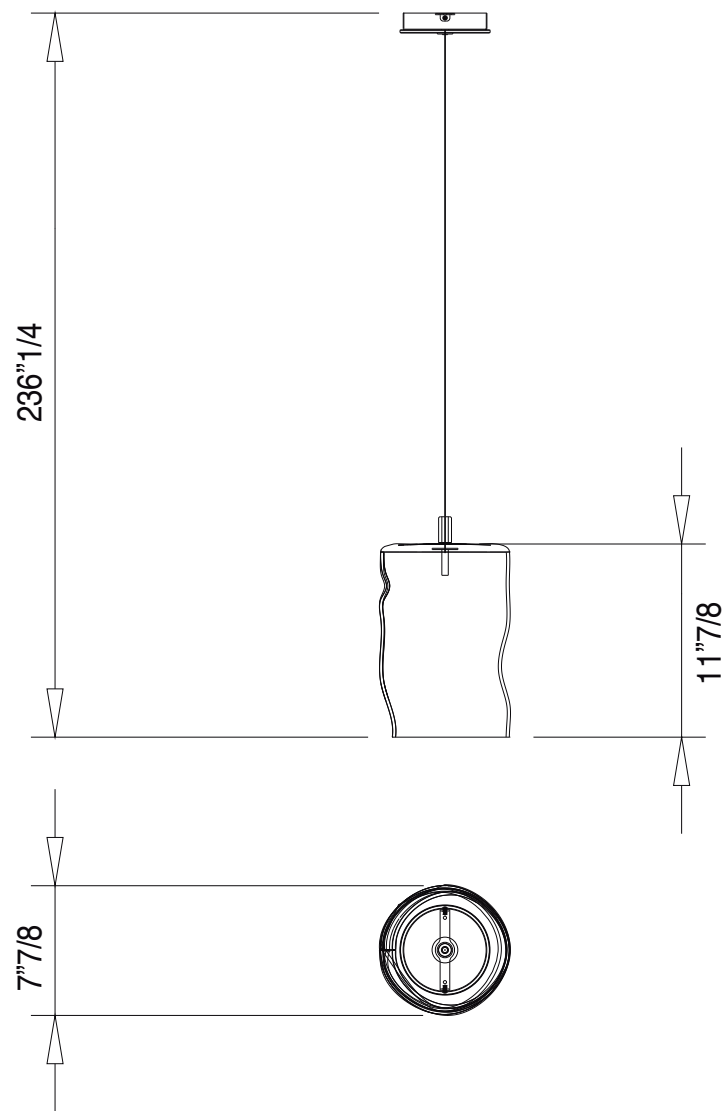

# Dandolo Suspension Lamp

## *Description*

Pendant lamp in transparent, grey, tobacco or iridium amber Murano glass. Pendant also available in sputtering bronze, silver or copper finish. Support in mirror glass. LED bulb (5W G9 3000K).

## *Dimensions*

Ø7"7/8 x 11"7/8H + max. 236"1/4H of Tensors and Canopy