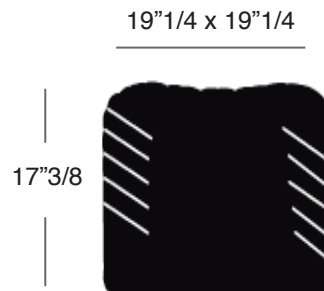

Dimensions

River Stone Large: 26"W x 22"D x 17"3/8H

River Stone Small: 19"1/4W x 19"1/4D x 17"3/8H

Finishes and materials

Upholstery: Low Density integral polyurethane ("Soft Touch")
For In & Outdoor Use.