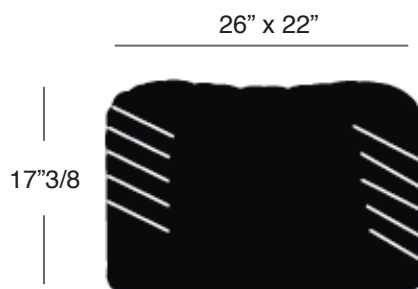

Dimensions

River Stone Large: 26"W x 22"D x 17"3/8H

River Stone Small: 19"1/4W x 19"1/4D x 17"3/8H

Finishes and materials

Upholstery: Low Density integral polyurethane ("Soft Touch")
For In & Outdoor Use.