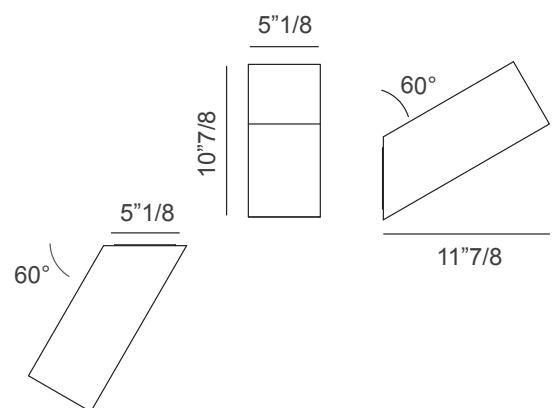

## Beetle Medium 60° Cube

### *Dimensions*

5"1/8W x 11"7/8H