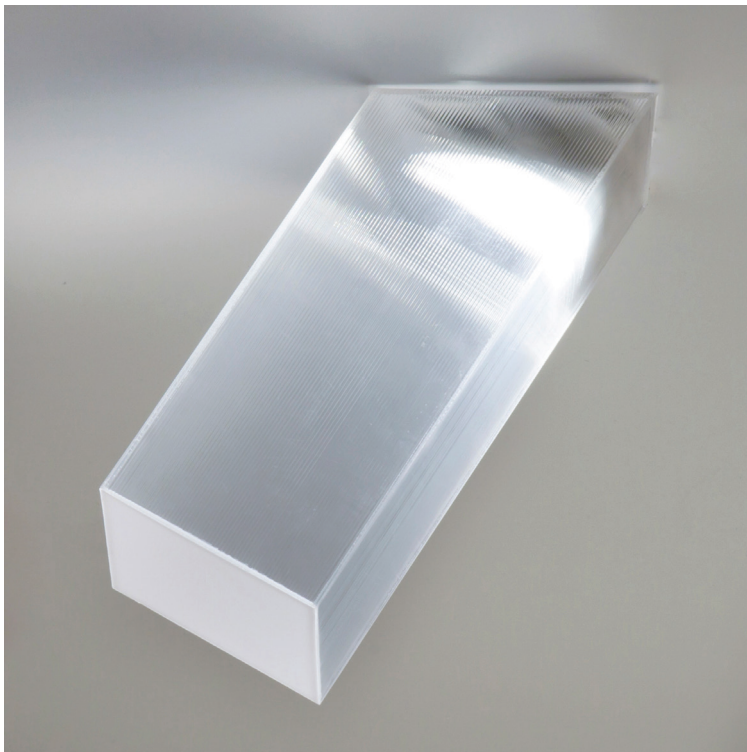

## Beetle Medium 60° Cube

### *Description*

Ceiling lamp. A geometric fusion between long lasting materials and modern sources of light which holds within light in its pure state and sheds it in any environment. With metal structure and polycarbonate diffuser. Mounts directly to a 4" Standard J-Box. LED with direct power supply to the AC line voltage (driver not required). Dimmable with phase cut dimmer. LED included. Made in Italy.

### *Dimensions*

5"1/8W x 11"7/8H

### *Finishes and materials*

**Structure:** Metal in matt white 9016 finish.

**Diffuser:** Polycarbonate in white + clear ribbed finish.

(For more specifications, please refer to "Finishes & Materials")