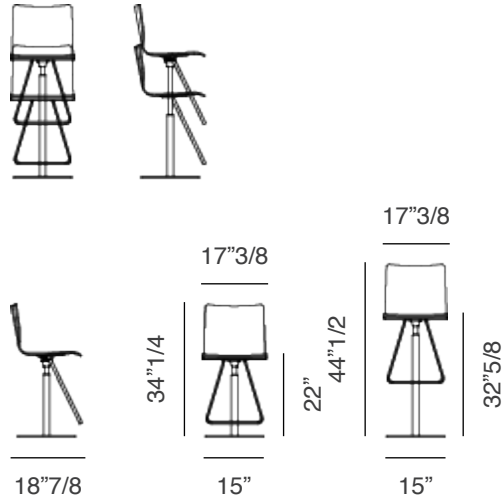

### *Description*

Swiveling stool, with adjustable height, with a chromed or black embossed lacquered steel base. Seat covered in leather as per sample card. Available with round base on demand.

### *Finishes and materials*

**Base:** Chromed (08) or black (GFM73) embossed lacquered steel.

**Upholstery:** Leather.

*(For more specifications, please refer to "Finishes & Materials")*

Toto Stool: 17"3/8W x 18"7/8D x 34"1/4 to 44"1/2H. Seat Height: 22"to 32"5/8