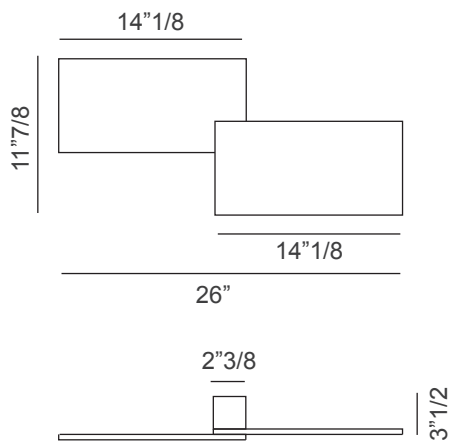

Double Rectangle