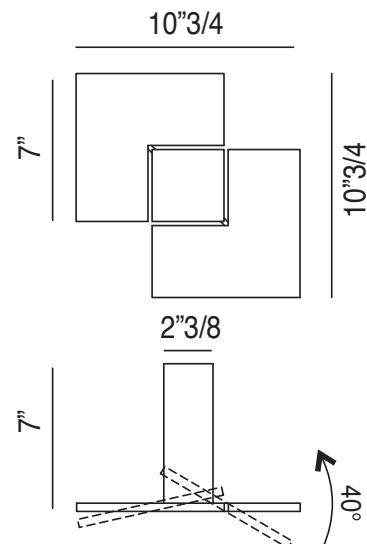

Puzzle Twist

Description

Ceiling lamp. Light fittings that disappear in our ceilings giving space to a light that with its plays and whims, gives shape to charming lighting effects.
Made in Italy.

Light source: 3000K 2 x 17W | 3600 lm
120V CRI 92 MacAdam 3-Step.

Dimensions

10³/₄W x 10³/₄D x 7"H

Finishes and materials

Structure: Metal in Matt white 9016.

(For more specifications, please refer to "Finishes & Materials")