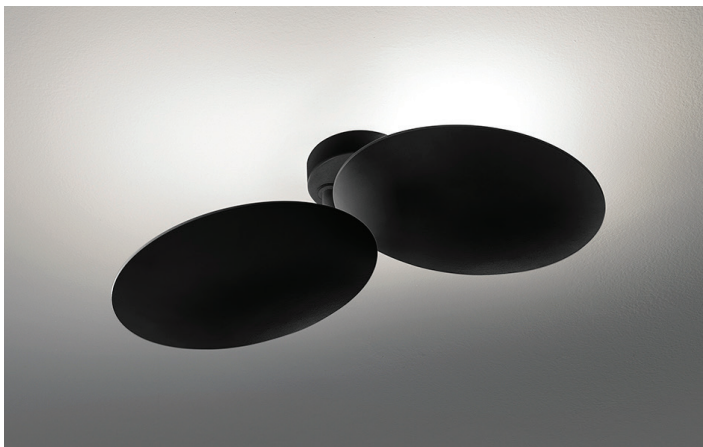

## Puzzle Round

### Description

Ceiling lamp with metal structure available in three different finishes. For those who prefer round shapes, we have recreated our bestselling puzzle range without sharp edges, improving the numerable lighting effects that can be created. Mounts to a 4" Standard J-Box. LED and plate adaptor included. LED with direct power supply to the AC line voltage (driver not required). Dimmable with phase cut dimmer. Mud Kit is available upon request. Made in Italy.

### Light Source for Single Round:

LED 3000K • 17W | 1800 lm • 120V  
• CRI 92 • MacAdam 3-Step.

### Light Source for Double Round:

LED 3000K • 2 x 17W | 3600 lm •  
120V • CRI 92 • MacAdam 3-Step.