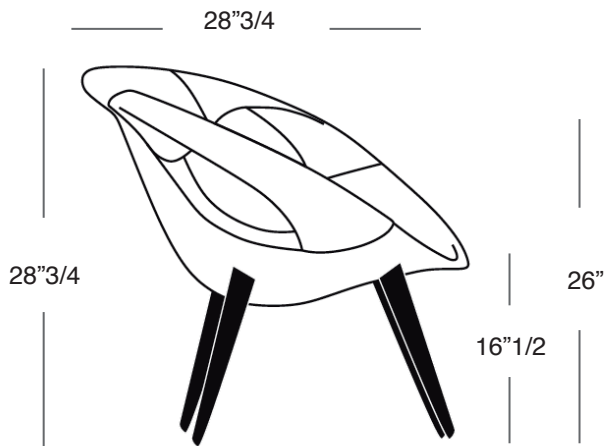

Up

Design: Martin Ballendat

Description

Upholstered lounge chair.
Legs in solid black walnut.

Injected foam shell with inner supporting steel frame,
Armrest in solid black walnut.

Dimensions

30"3/8W x 28"3/4D x 28"3/4H - **Seat Height: 16"1/2** - **Armrest Height: 26"**

Legs and armrests Finish

NC 8.011
solid
black walnut oiled

NC 8.146
black
walnut stain

*Width: 30"3/8

Finishes and materials

Upholstery: Basic or premium leather.

Legs and armrests: Solid black walnut.

(For more specifications, please refer to "Finishes & Materials")