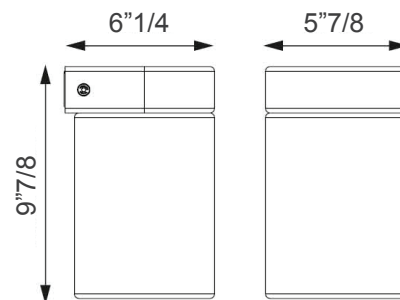

Tesla

Description

Wall lamp for outdoors with black aluminum powder-coated frame and hand-made clear glass shade. Decorative LED filament bulb.

Dimensions

5"7/8W x 6"1/4D x 9"7/8H

Finishes and materials

Frame: Black powder-coated aluminum.

Shade: Clear glass.

Light source: LED filament 220V / E26, light output 300lm, color temperature 2200K, IP-rating IP43.

(For more specifications, please refer to "Finishes & Materials")