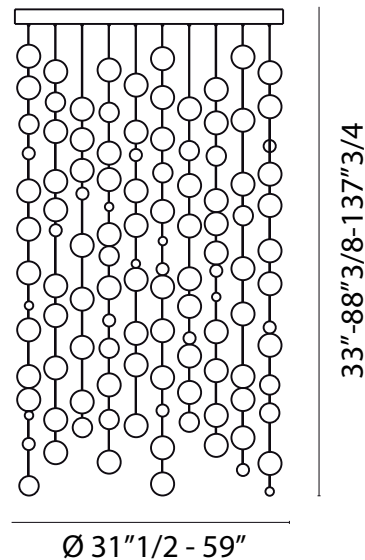

Balloton

Description

Round suspension lamp in different sizes. Each pendants contains different sizes of Murano glass spheres. They are placed at different heights. Round canopy in chromed metal.

Other dimensions and colors on request.

Dimensions

Ø 31"1/2 x 33"H
Cod. 845.08
12 x GU10 8W LED

Ø 59" x 88"3/8H
16 x E26 9W LED
Cod. 845.25

Ø 59" x 137"3/4H
Cod. 845.35

Spheres: Ø 2"3/4 / Ø 4" / Ø 6"1/4 / Ø 7"1/2

Finishes and materials

Pendants in Murano glass: Orange trasp./Orange trasp. satin/Light Green trasp. /Crystal/Gray colors.
Canopy in: Metal with chrome finish.