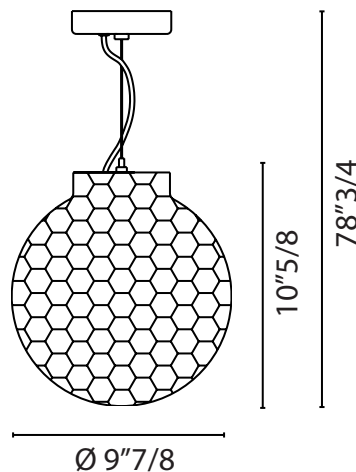

### *Description*

Suspension lamp in Murano glass with rhomboid texture in his outer surface.

Round canopy in chromed metal and steel wire.

Available colors: Crystal, Gray, and White Milk.

### *Dimensions*

Ø 9"7/8 x 10"5/8H (H max. 78"3/4)

Cod. 845.14

1 x max 70W E26 Halogen