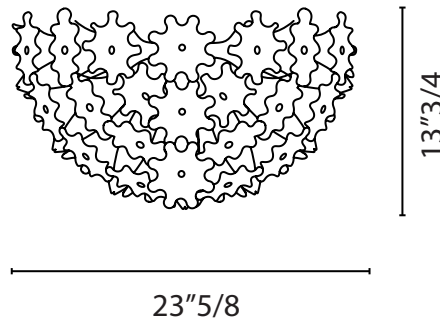

Espirit

Description

Espirit is a ceiling lamp made with flowers in Murano glass.
Available color combination: Crystal with Amber Yellow.
Metal parts in chrome finish.
This lighting also comes in the following versions: wall lamp, suspension lamp, table lamp and floor lamp.

Other colors on request.

Dimensions

Cod. 959.09
Ø 23"5/8 x 13"3/4H
10 x max 25W E14

Finishes and materials

Flowers in Murano glass: Crystal and Amber Yellow color.
Structure in: Metal with chrome finish.

(For more specifications, please refer to "Finishes & Materials")