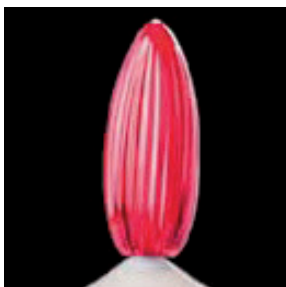

Product: Lou Table Lamp

BASE

Metal

Bronze Color

TOP

Murano Glass

Opaline Wistaria

Opaline Gray

Opaline Violet

DETAIL

Murano Glass

Opaline Red