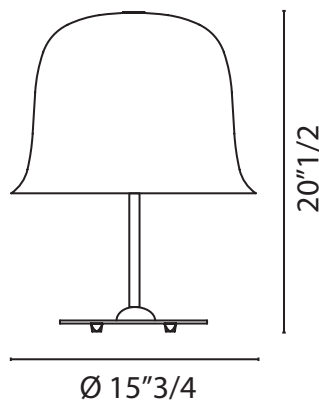

## *Description*

Kalika is a table lamp with his lampshade in Murano glass.  
Murano color: Crystall "RIGADIN".  
Structure in Copper finish.

## *Dimensions*

**Cod. 832.20**  
Ø 15"3/4 x 20"1/2H  
15W LED - Dimmer